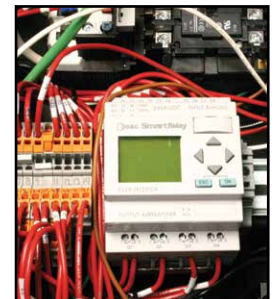

Programmable Smart Control Automation provides complete control over the machine's run time, auto start/stop and time delay shutdown functionality.