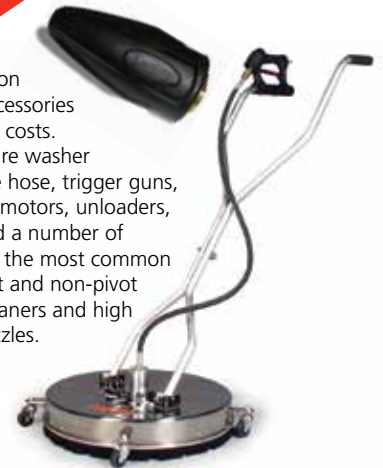

SERVICE & REPAIR

Hotsy has more than 170 local dealers in North America, all factory-trained to properly evaluate your high-pressure cleaning needs.

Hotsy has factory-trained service technicians who will provide on-site maintenance for your cleaning equipment. Our techs have most common replacement parts on their service truck, and will quickly have your washer running smoothly.

hotsy *Nothing Cleans Like a Hotsy!*

Tel: (800) 525-1976 Fax: (888) 880-9631
www.Hotsy.com email: info@Hotsy.com

P/N 9.801-490.0 Effective 6/14

Specifications & product descriptions subject to change without notice. Hotsy's manufacturing facilities have established and apply a quality and environmental management system to be ISO 9001:2008 and ISO 14001:2001 certified.

A member of KÄRCHER North America

©2014 Hotsy

NOTE: We are constantly improving and updating our products. Consequently, pictures, features and specifications in this brochure may differ slightly from current models. Flow rates and pressure ratings may vary due to variances allowed by manufacturers of our machine components. We attempt to keep our machine performance within ±10% of listed specifications.

Distributed by: